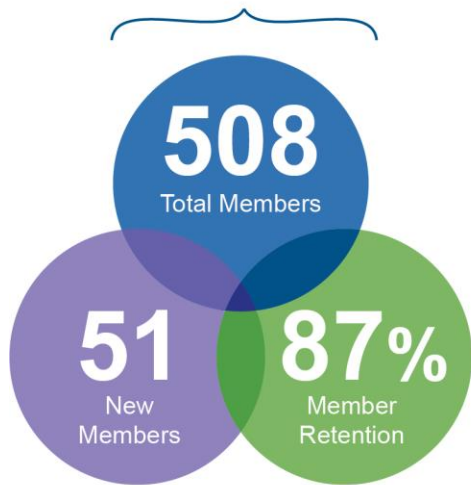

ANNUAL REPORT

2016

MEMBERSHIP

NEW WEBSITE!

VISITOR CENTER STATISTICS

EVENTS

TASTE of CARMEL

Participants
600+

Rides Given
3,793

Rides Given
835

MEMBERSHIP LUNCHEON

Attendees
222

COMMUNITY EVENTS

AND MORE!